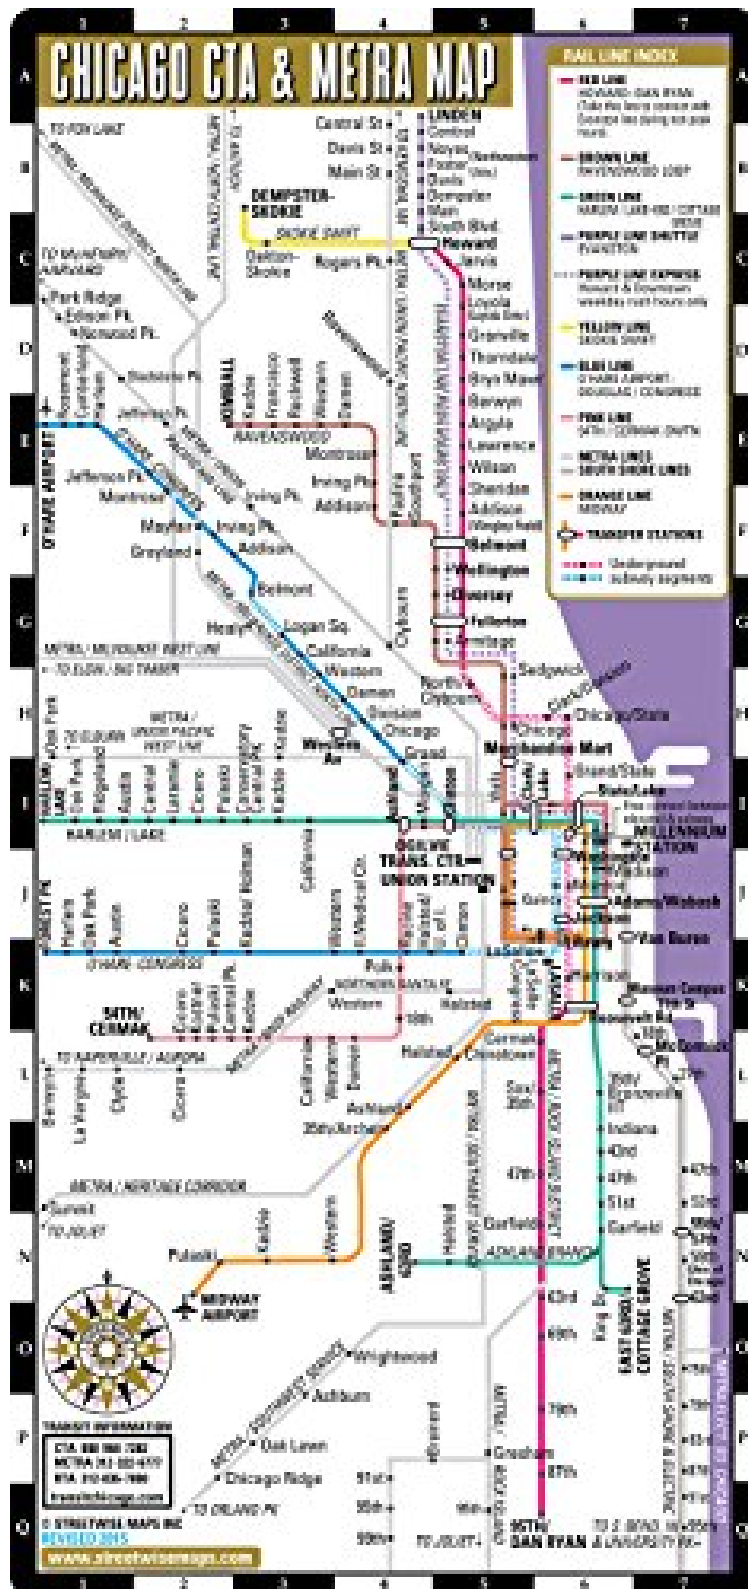

(Download free pdf) Streetwise Chicago CTA Metra Map - Laminated Chicago Metro Map - Folding pocket size map for travel

# Streetwise Chicago CTA Metra Map - Laminated Chicago Metro Map - Folding pocket size map for travel

Streetwise Maps Inc

ebooks | Download PDF | \*ePub | DOC | audiobook

DOWNLOAD+ READ ONLINE

#683386 in Books 2015-02-26Format: Folded MapOriginal language:EnglishPDF # 1 .1 x 8.50 x 4.00l, .84  
Binding: Map | File size: 42.Mb

**Streetwise Maps Inc : Streetwise Chicago CTA Metra Map - Laminated Chicago Metro Map - Folding pocket size map for travel** before purchasing it in order to gage whether or not it would be worth my time, and all praised Streetwise Chicago CTA Metra Map - Laminated Chicago Metro Map - Folding pocket size map for travel:

Streetwise Chicago CTA Metra Map - Laminated Chicago Metro Map - Folding pocket size map for travelThis map includes the following:Chicago CTA and Metra Map with station index on the back.The STREETWISE Chicago Metra Map is an invaluable tool for getting around on the city's public transportation system. Unfolded it's the size of a legal envelope, folded into thirds it's about the size of a credit card, conveniently fitting into your shirt pocket or purse. The front side presents the CTA and METRA routes leading into and out of the city connecting you with major suburban towns and airports. On the back side there is a convenient station index and map key. This little Chicago Metro Map makes getting around Chicago, Illinois via subway a snap.The STREETWISE Chicago Metro map is one of hundreds of detailed and easy-to-read maps designed and published by STREETWISE. For a larger selection of our detailed travel maps simply type STREETWISE MAPS into the Amazon search bar. And don't forget to check out our regular STREETWISE Chicago map. It's always one of the top selling maps of Chicago on Amazon.com